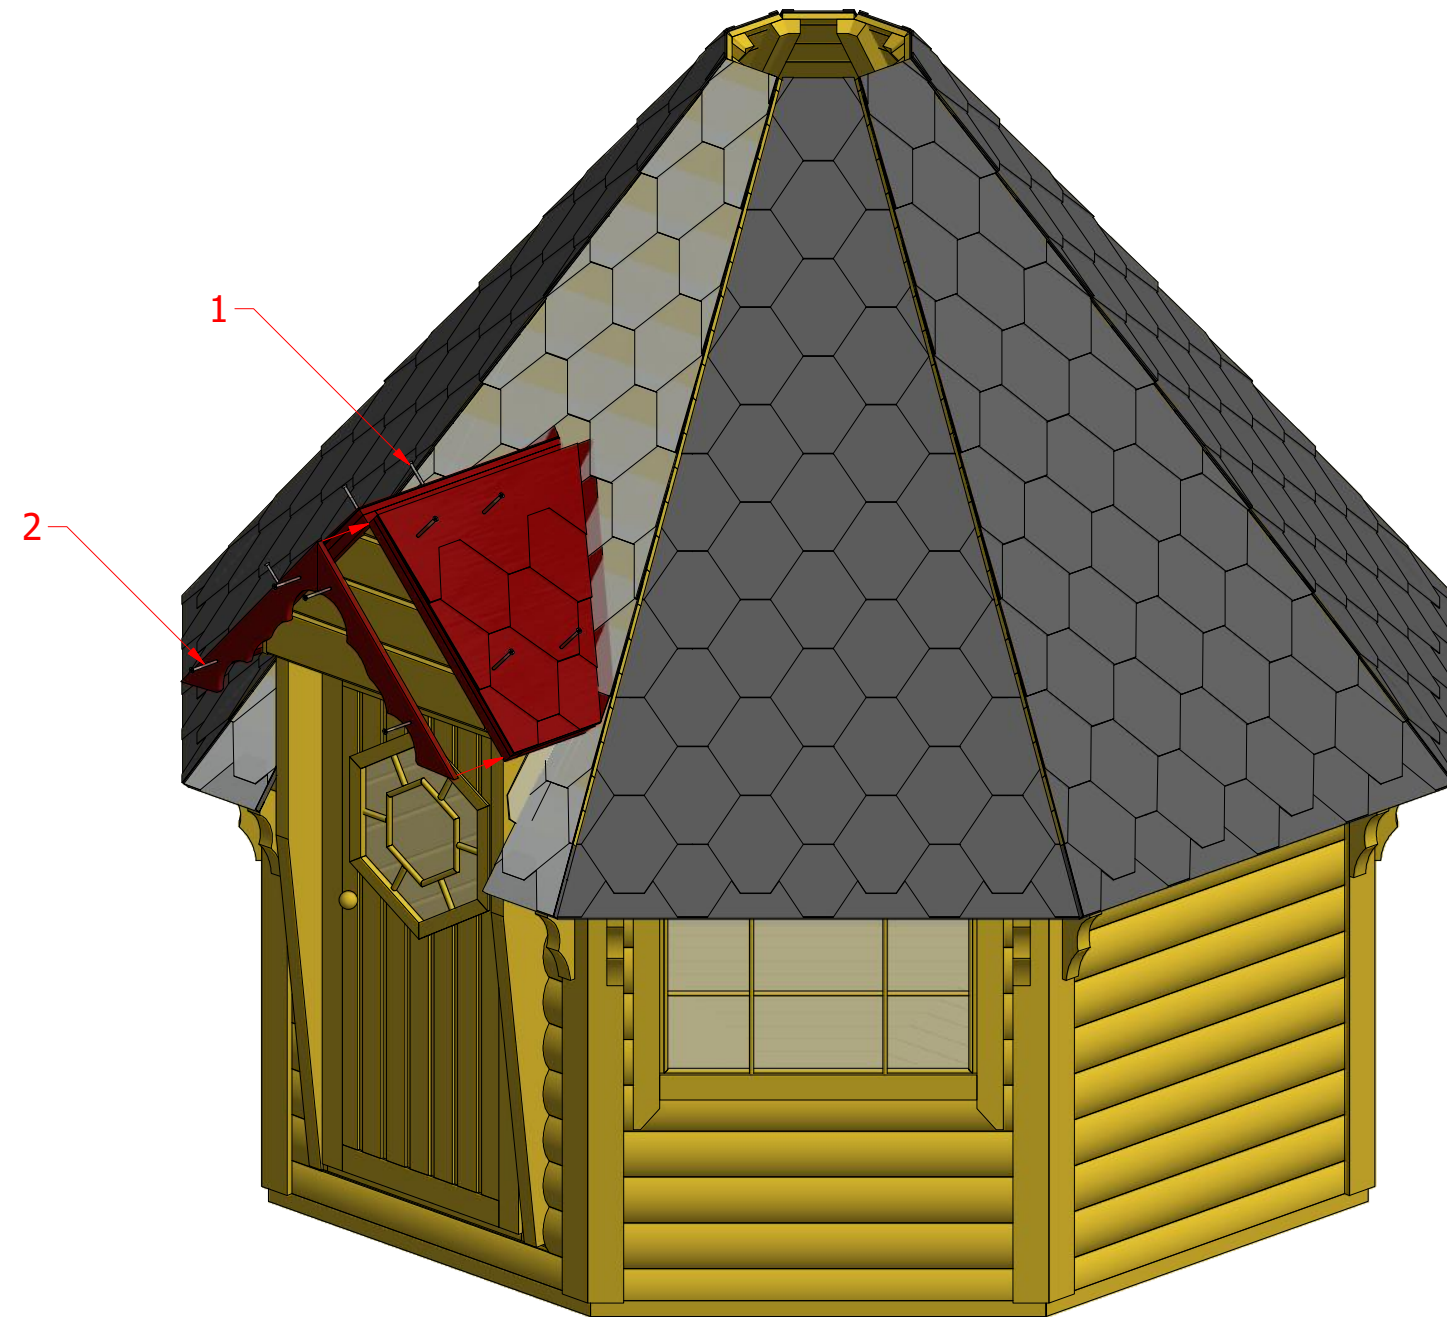

Grill cabin 6.9 m²

Screws

1	S2	4x70	8 pcs
2	S3	3.5x45	4 pcs