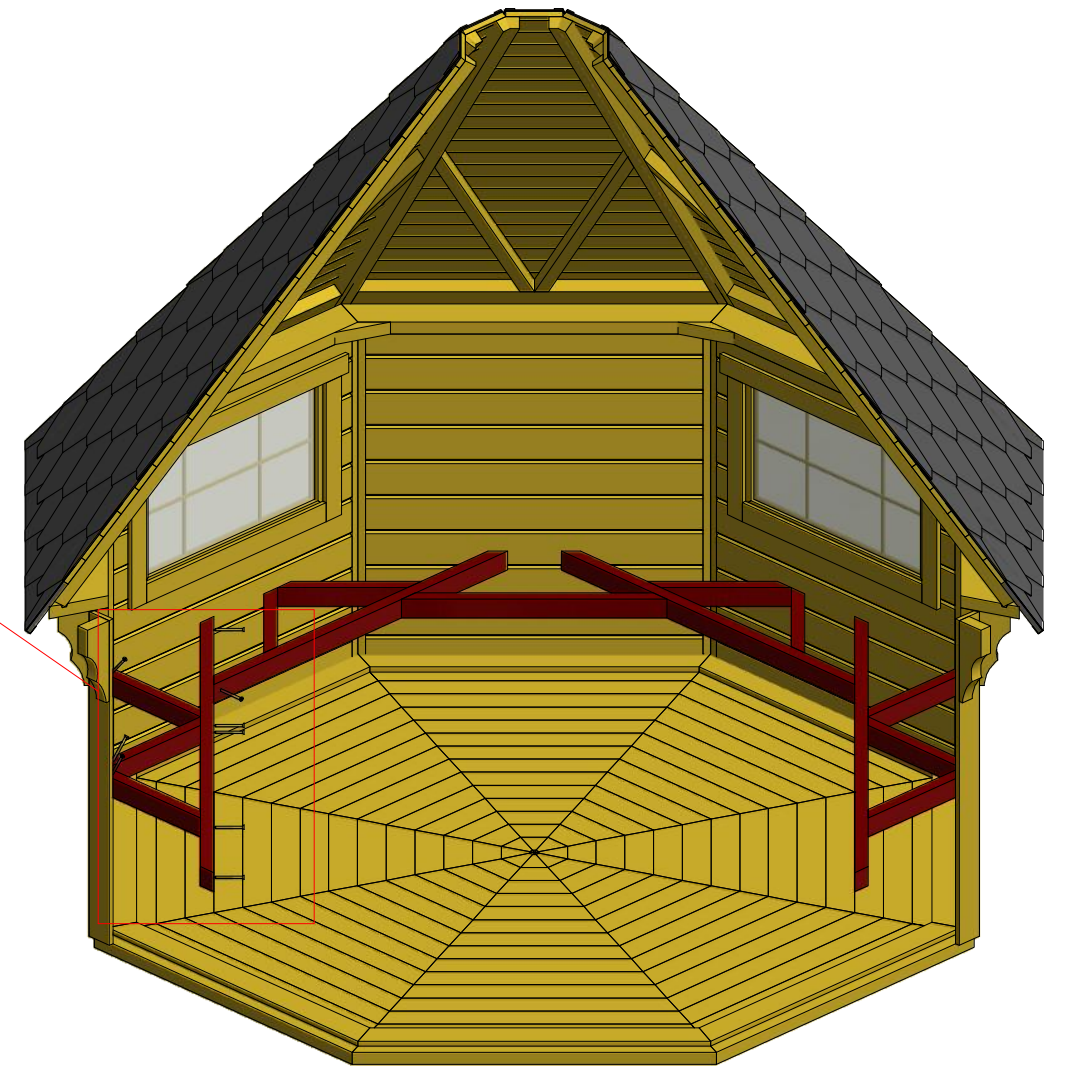

Grill cabin 6.9 m²

Screws

1	S2	4x70	30 pcs