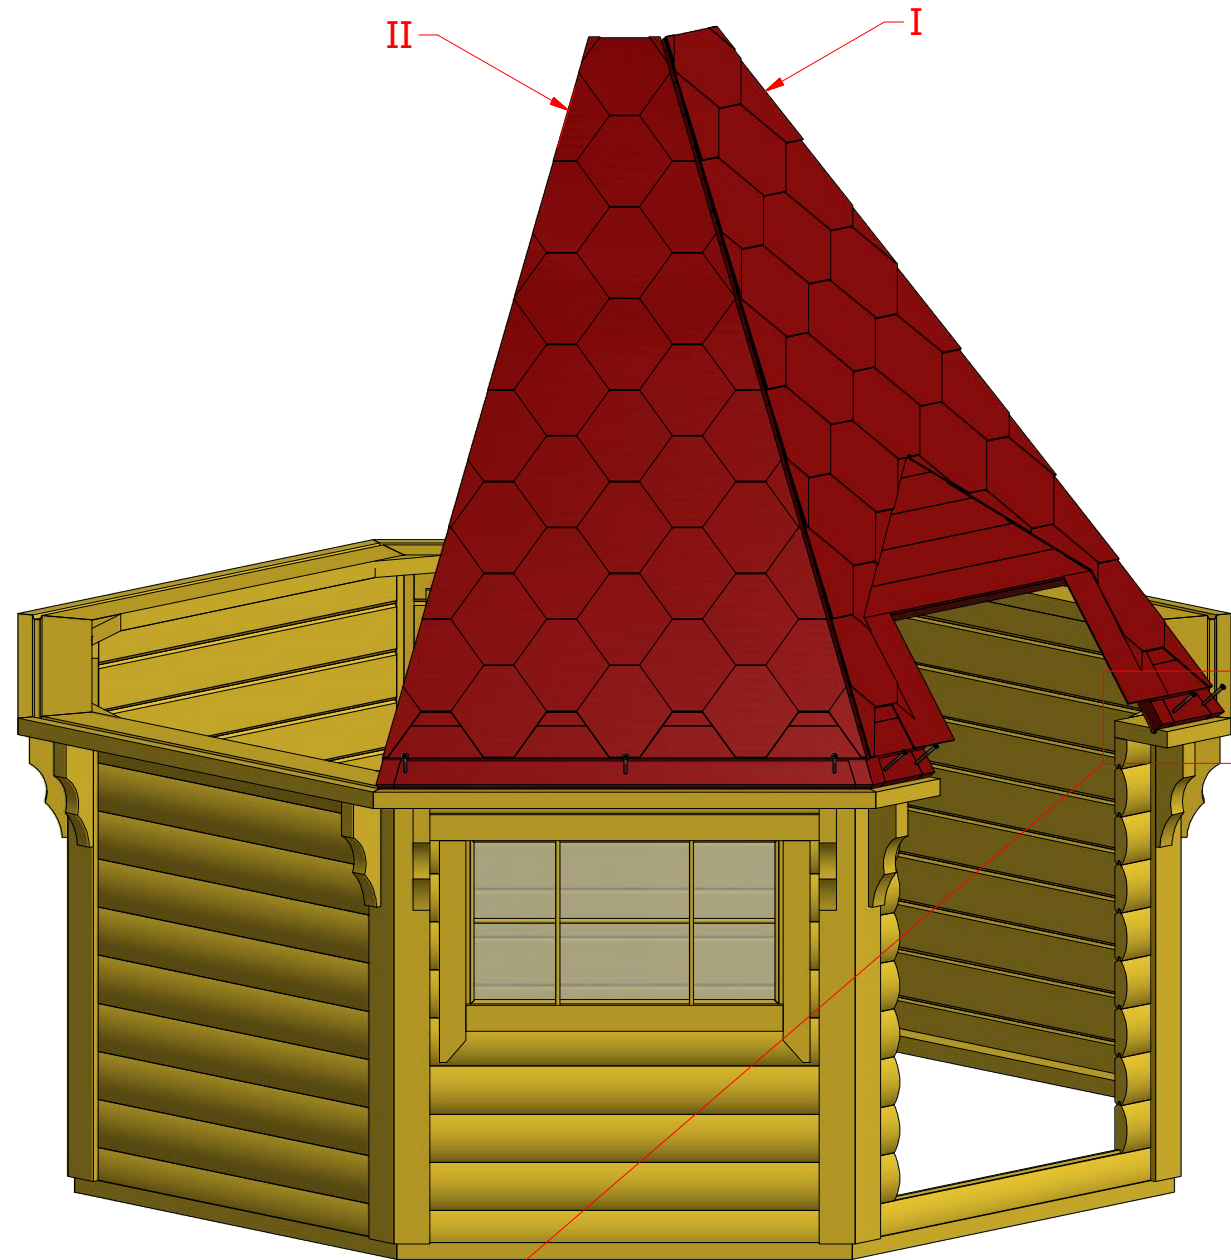

Grill cabin 6.9 m²

Screws

1	S2	4x70	57 pcs