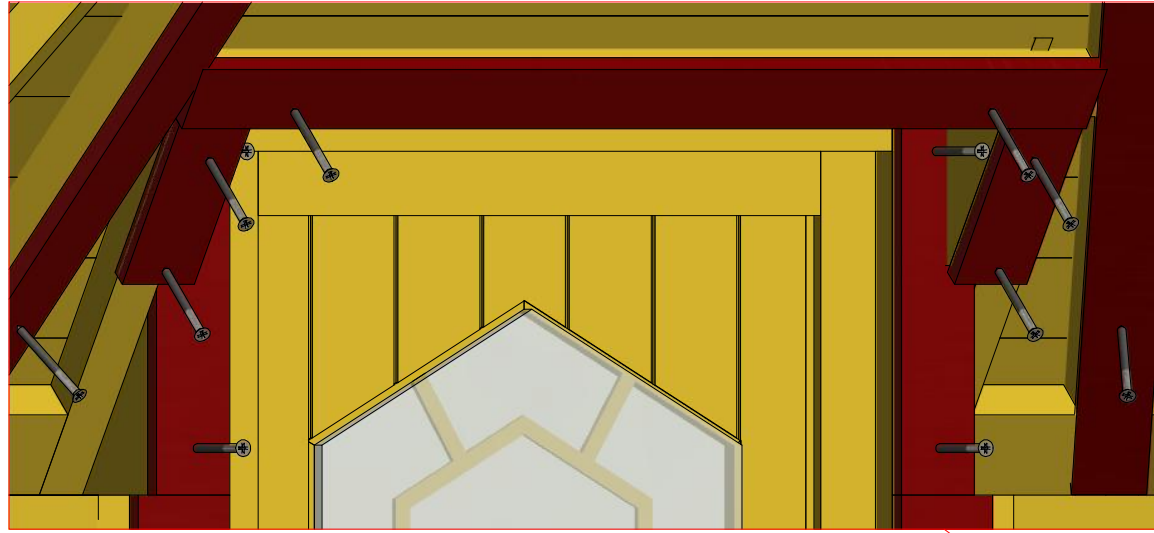

Grill cabin 6.9 m²

Screws

1	S3	3.5x45	60 pcs