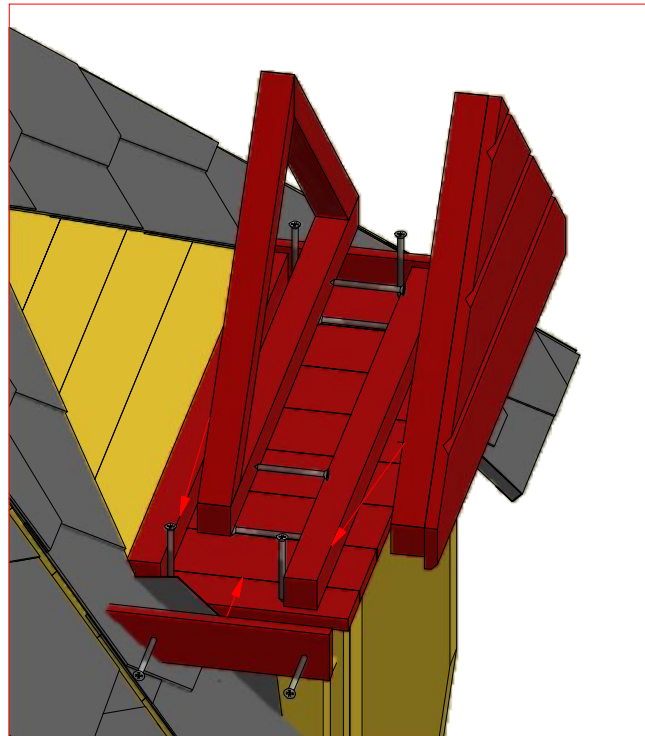

Grill cabin 6.9 m²

Screws

1	S2	4x70	16 pcs

1