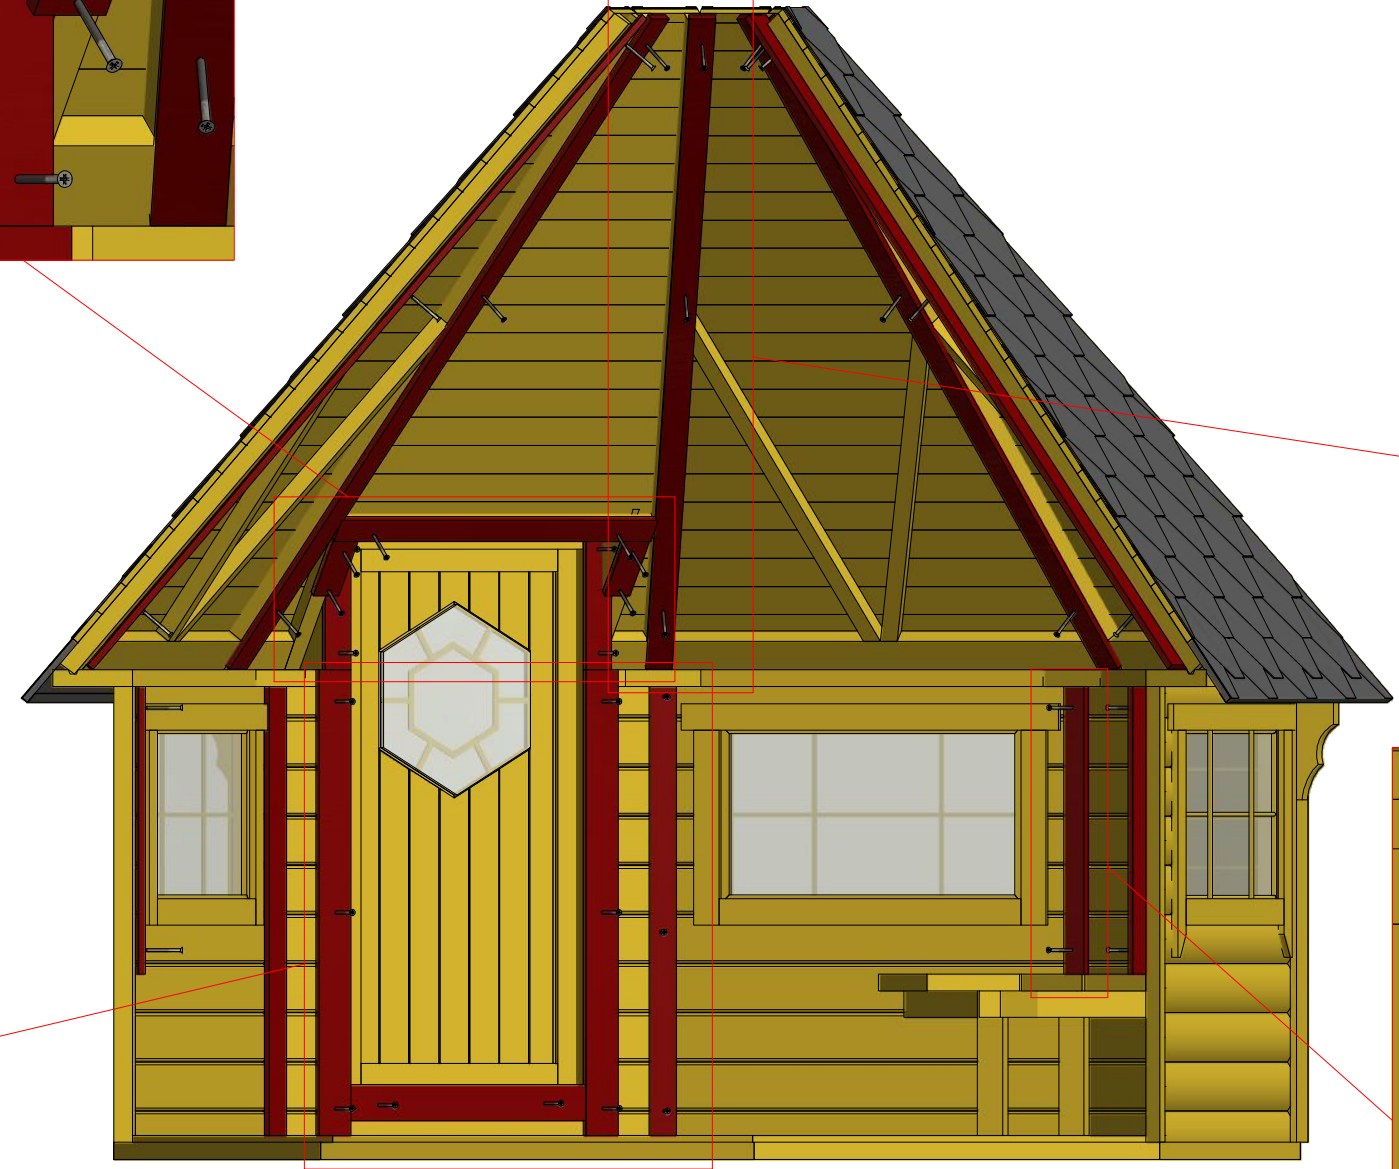

Grill cabin 6.9 m²

Screws

1	S3	3.5x45	60 pcs