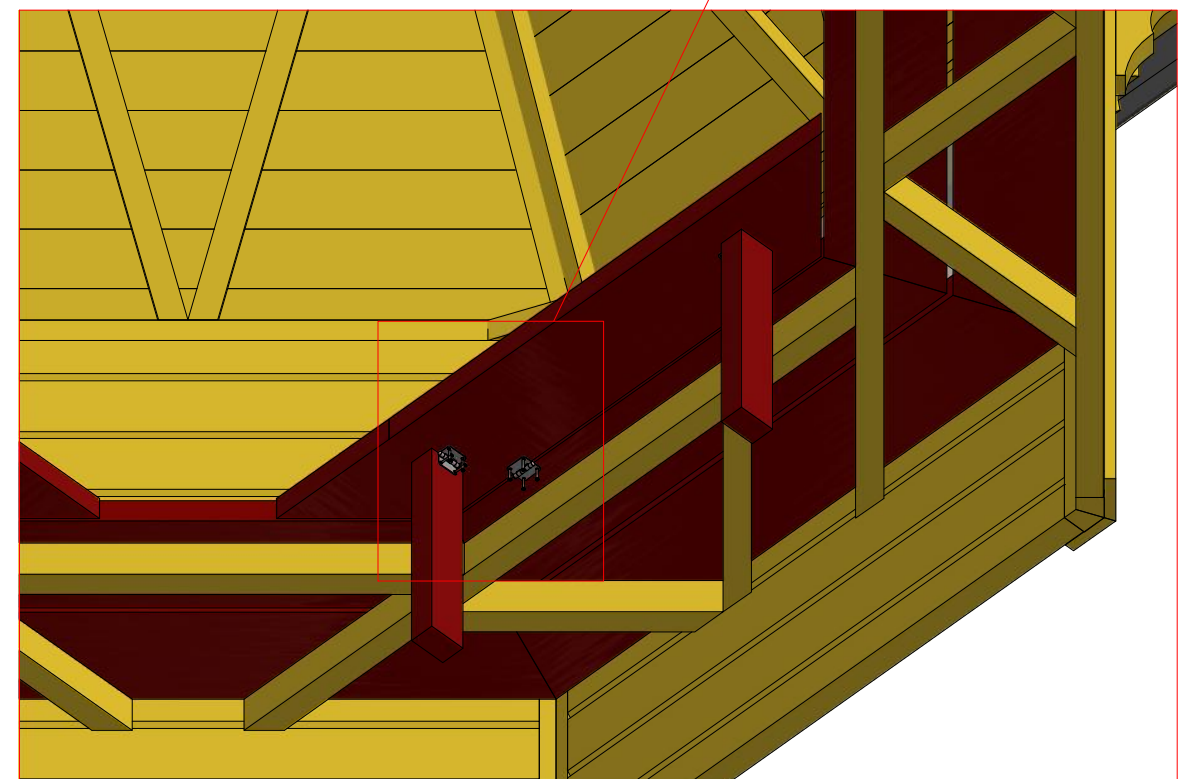

Grill cabin 6.9 m²

Screws			
1	S2	4x70	40 pcs
2	S4	3x30	40 pcs