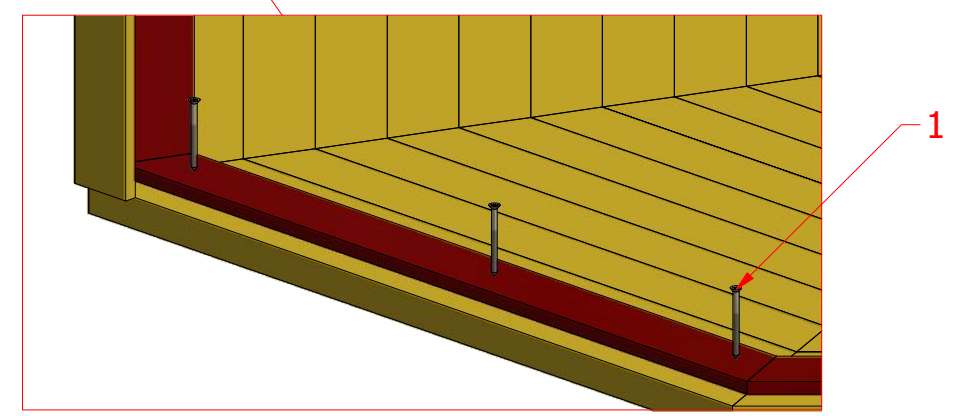

Grill cabin 6.9 m²

Screws

1	S3	3.5x45	24 pcs

7.1

7.2