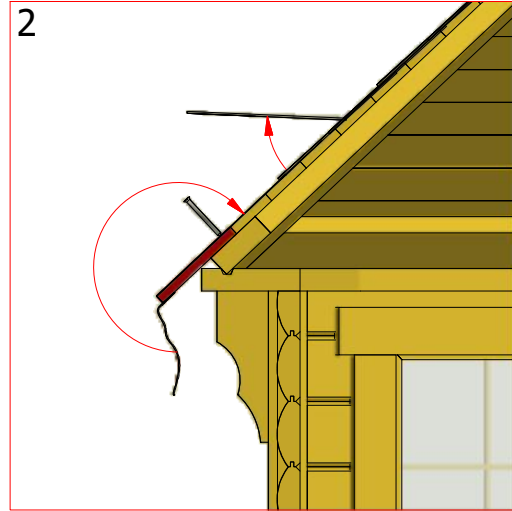

Grill cabin 6.9 m²

Screws

1	S3	3.5x45	25 pcs