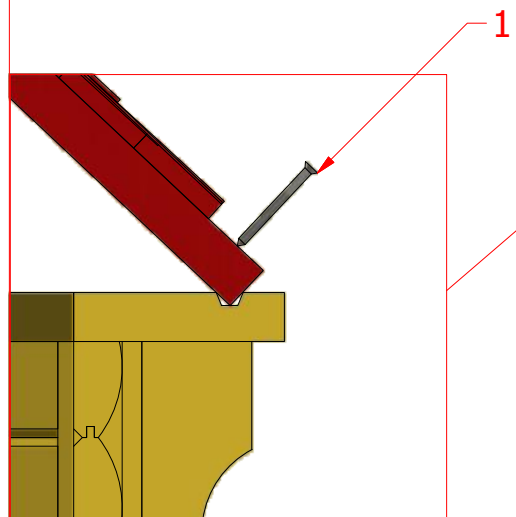

Grill cabin 6.9 m²

Screws

1	S2	4x70	57 pcs