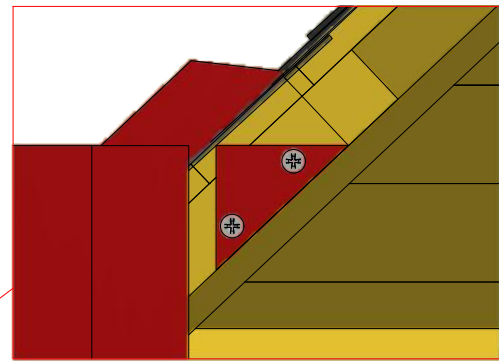

Grill cabin 6.9 m²

Screws

1	S2	4x70	10 pcs