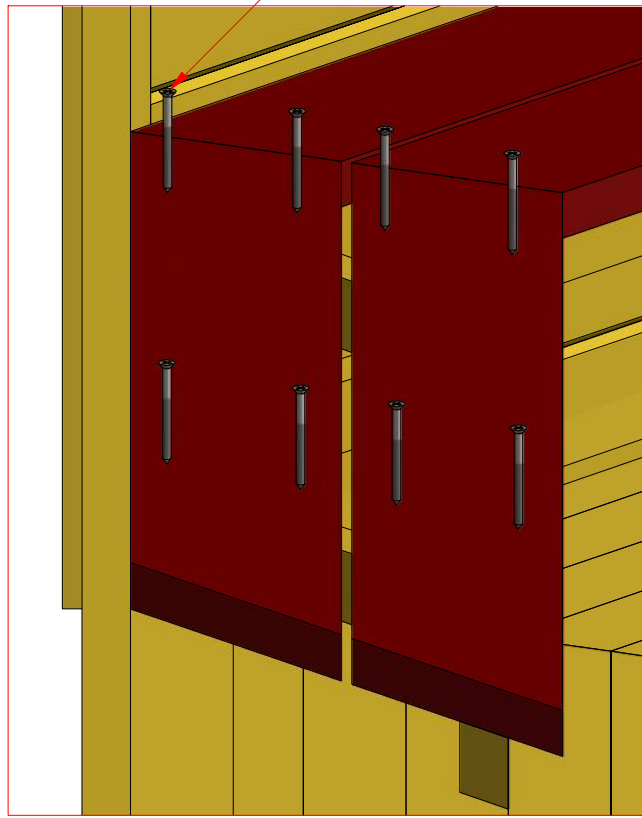

Grill cabin 6.9 m²

Screws			
1	S2	4x70	40 pcs
2	S4	3x30	40 pcs