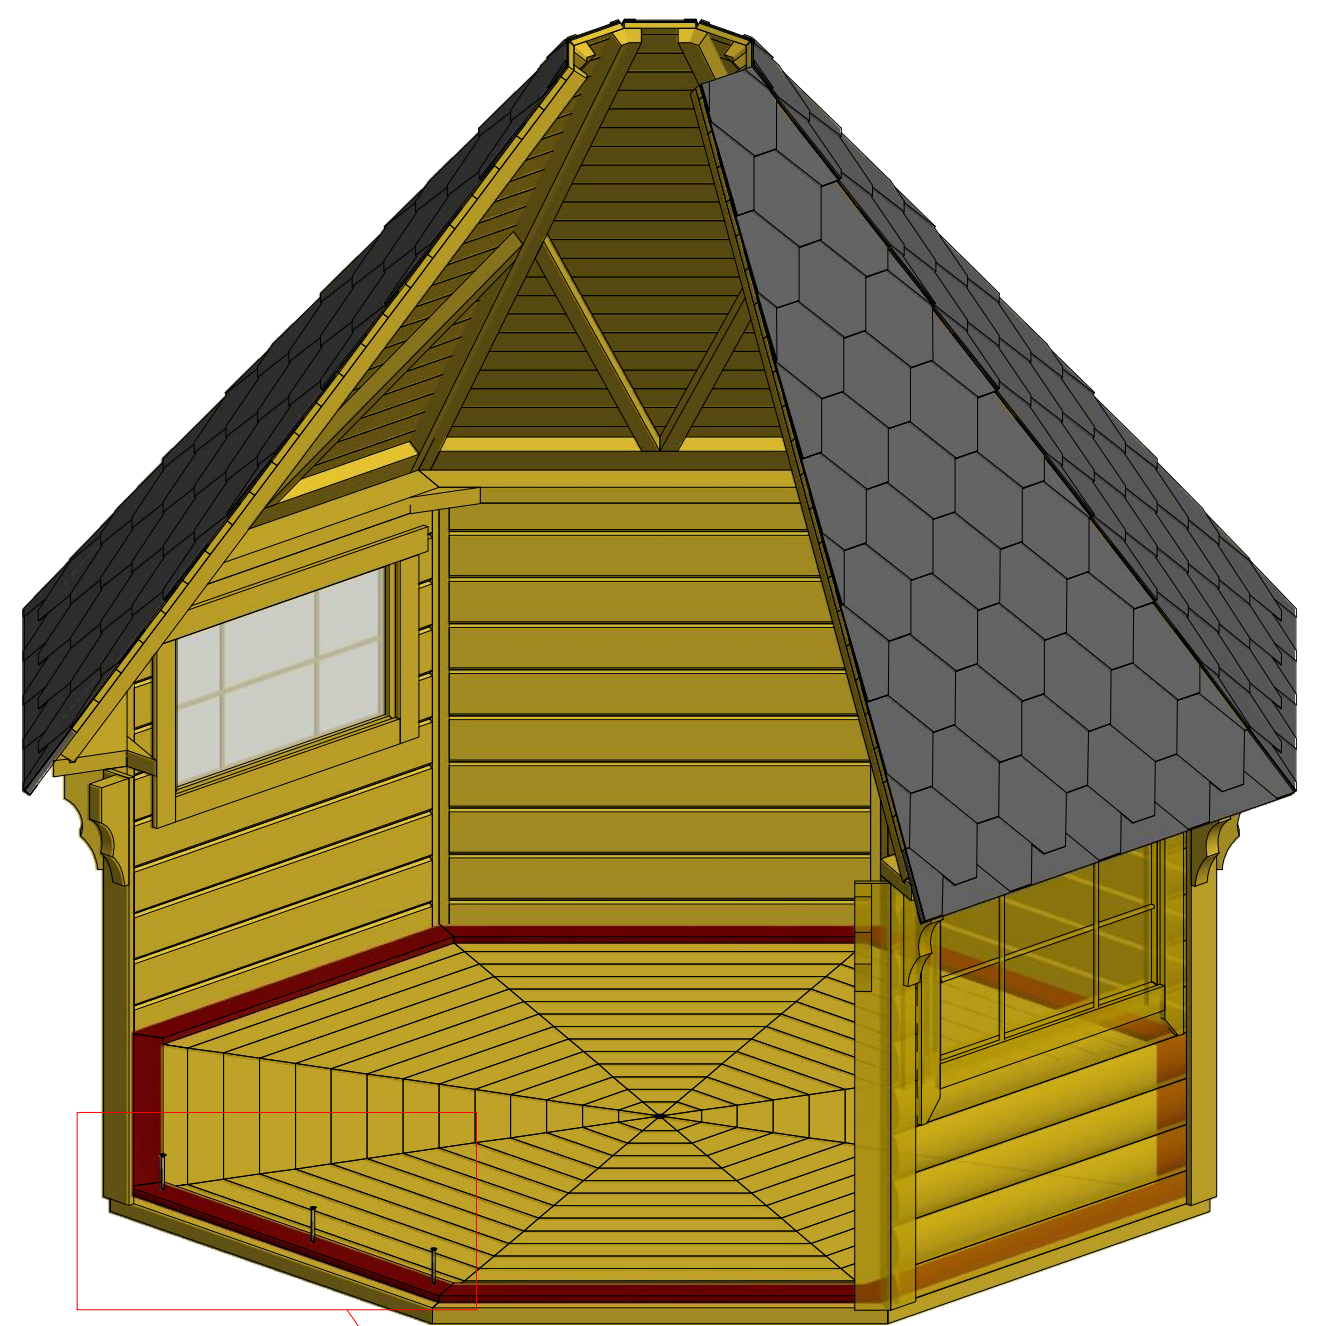

Grill cabin 6.9 m²

Screws

1	S3	3.5x45	24 pcs

7.1

7.2