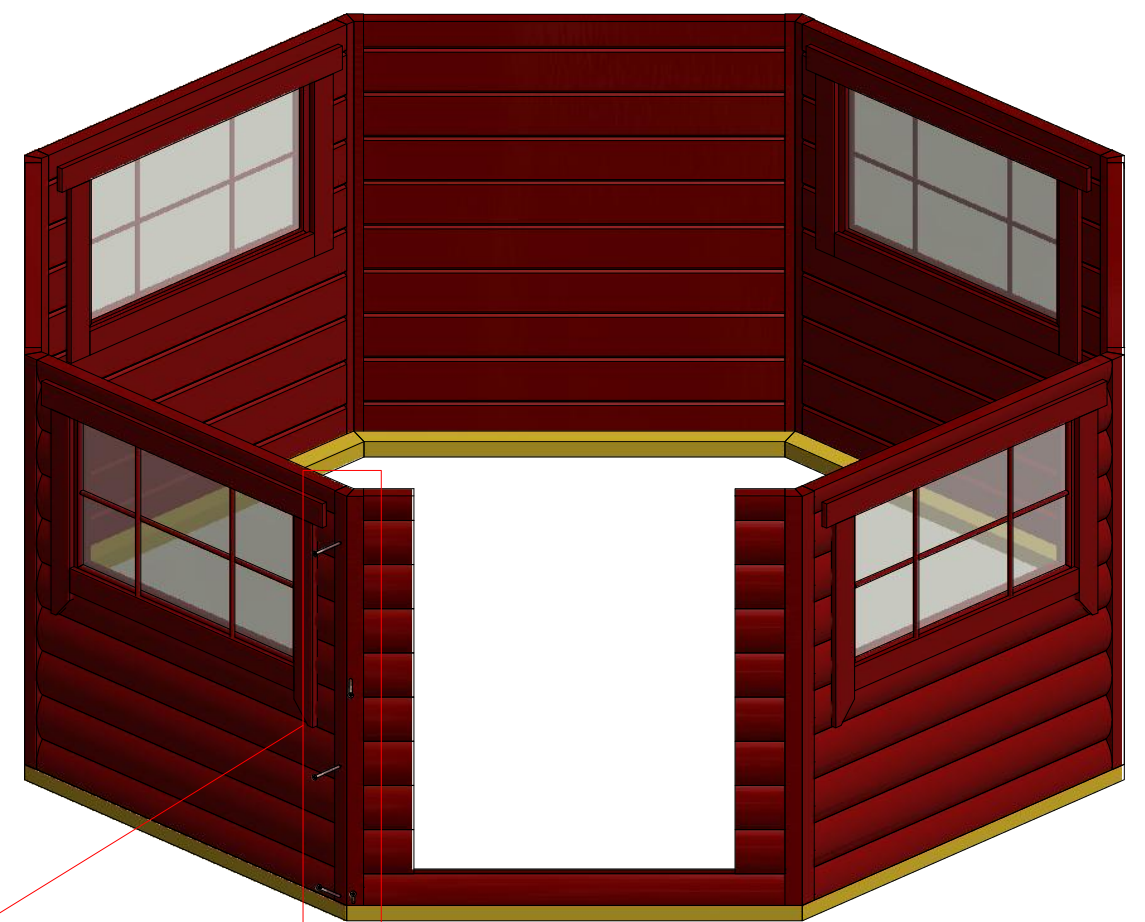

Grill cabin 6.9 m²

Screws

1	S2	4x70	40 pcs

2.1

2.2