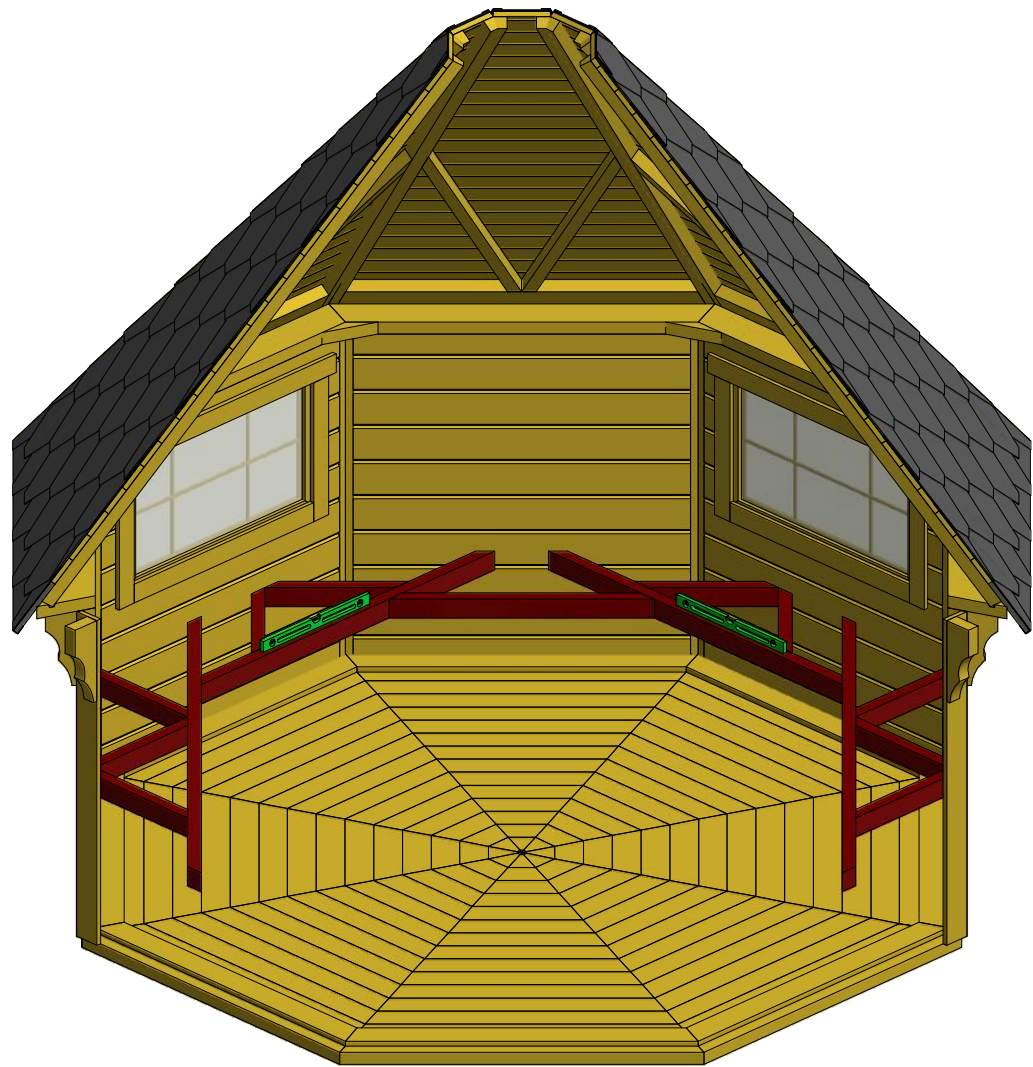

Grill cabin 6.9 m²

Screws

1	S2	4x70	30 pcs