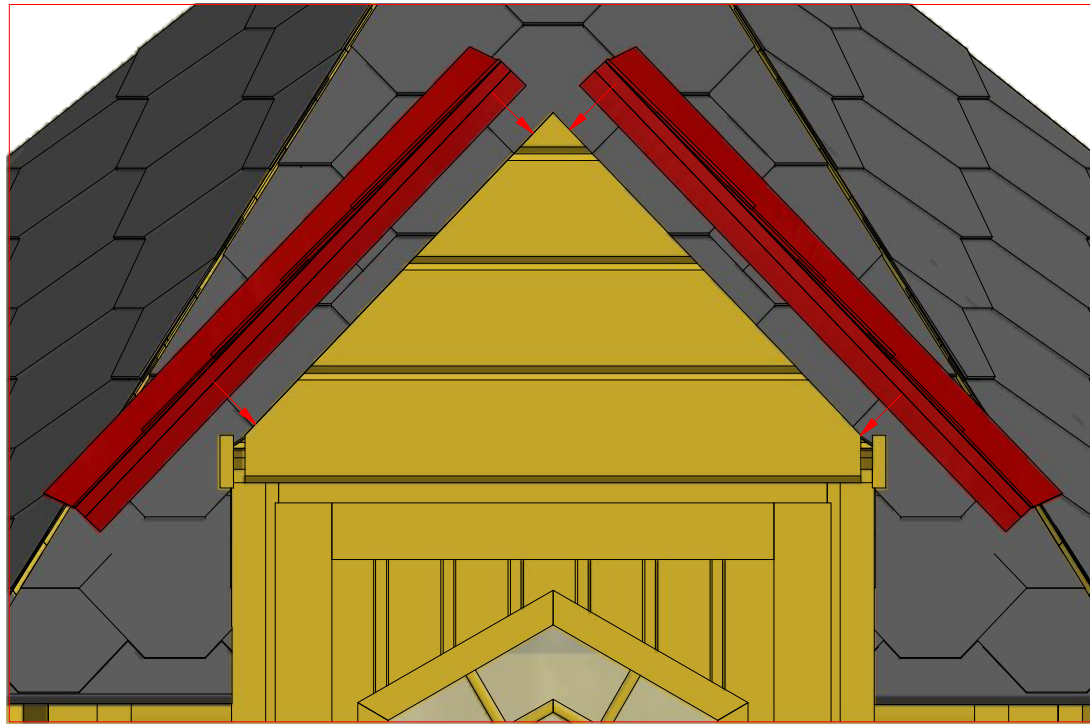

Grill cabin 6.9 m²

Screws

1	S2	4x70	8 pcs
2	S3	3.5x45	4 pcs