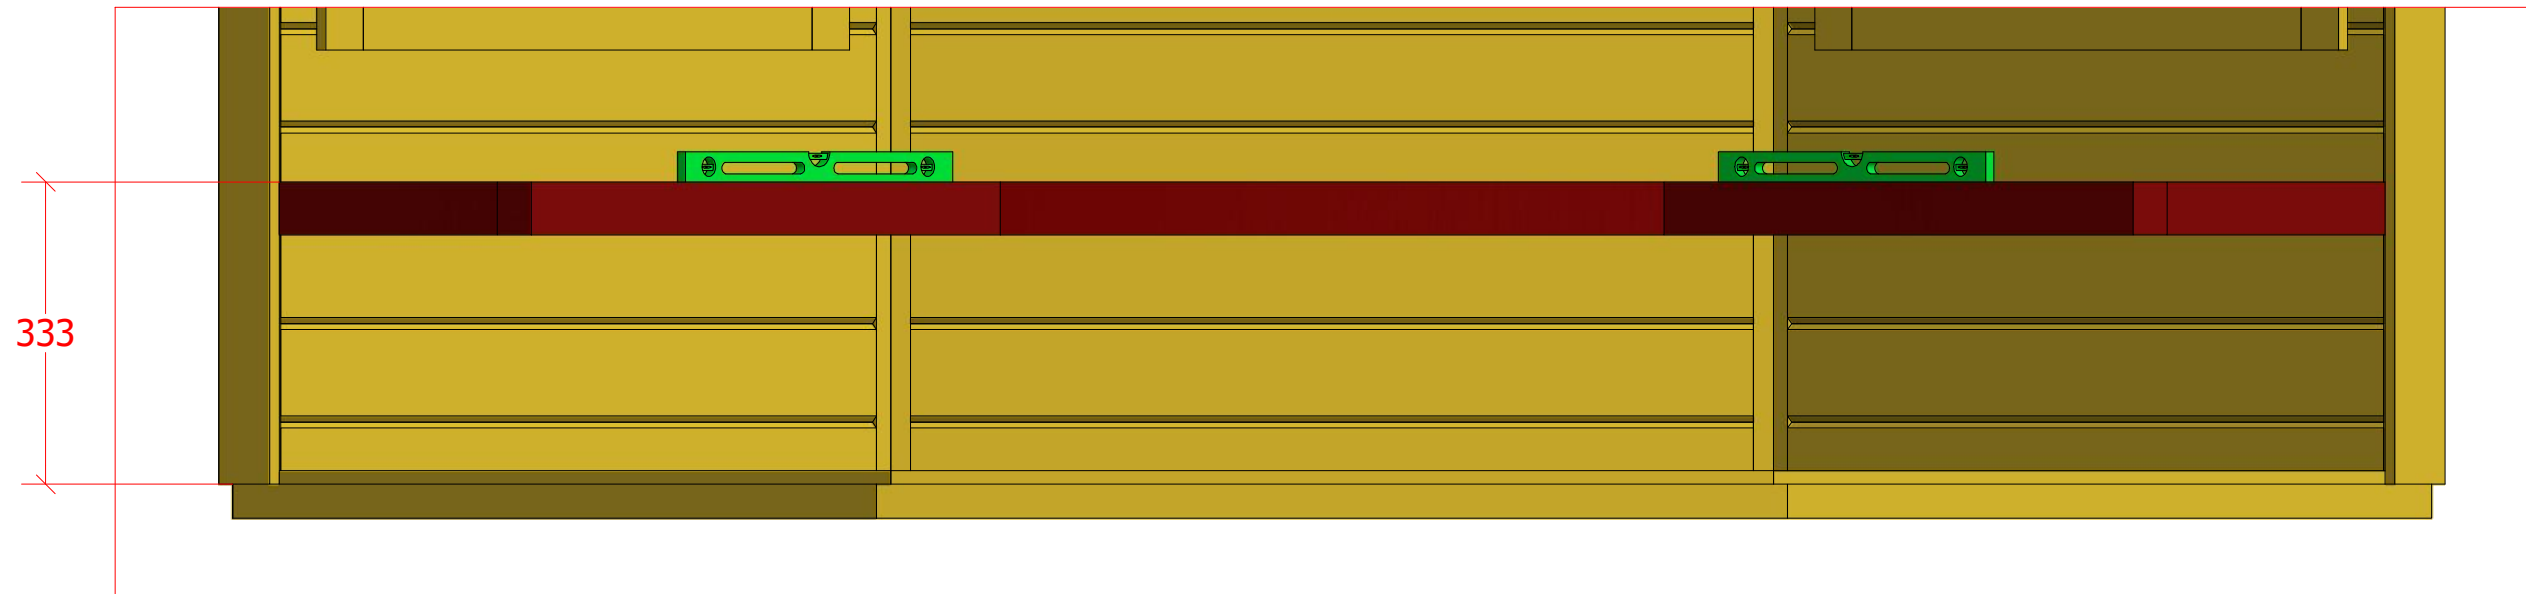

Grill cabin 6.9 m²

Screws

1	S2	4x70	30 pcs