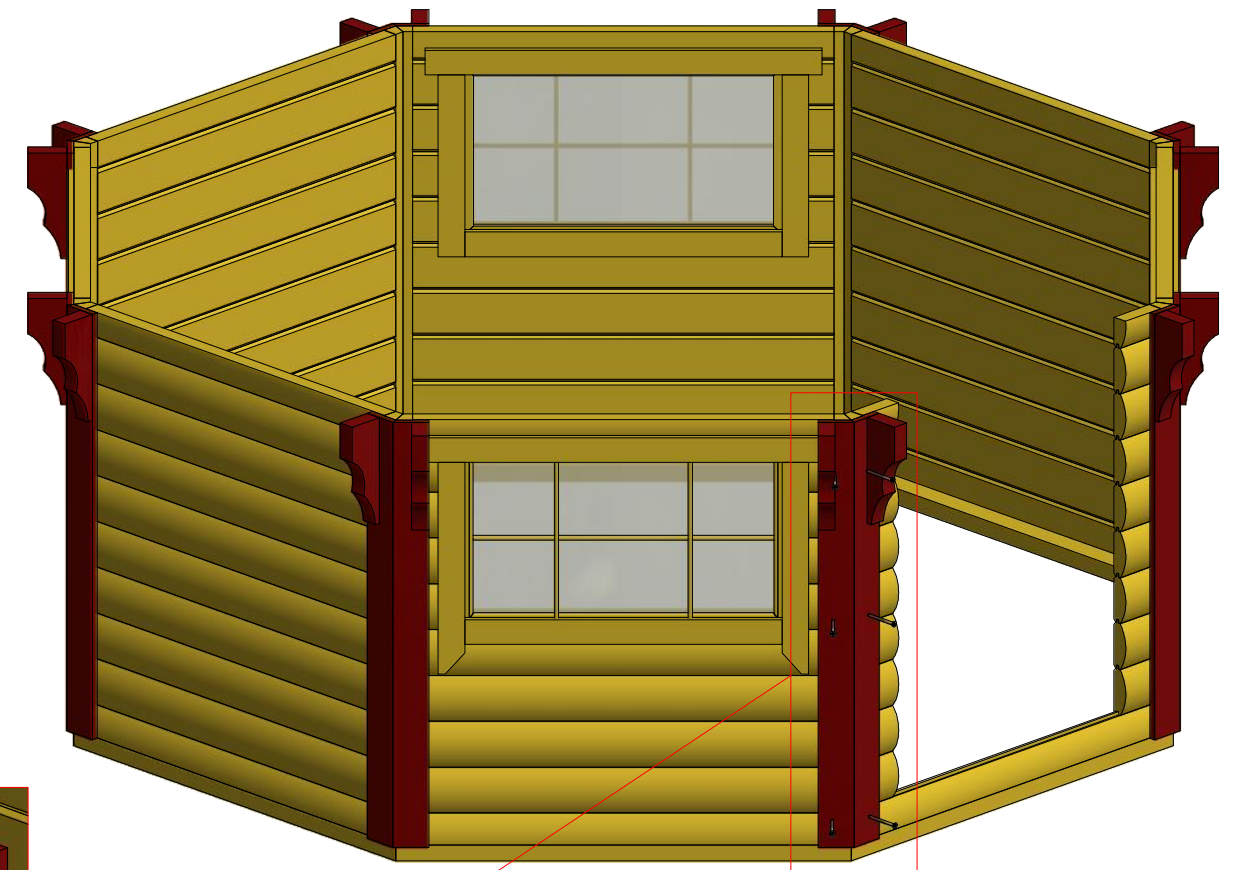

Grill cabin 6.9 m²

Screws

1	S2	4x70	32 pcs
2	S3	3.5x45	48 pcs