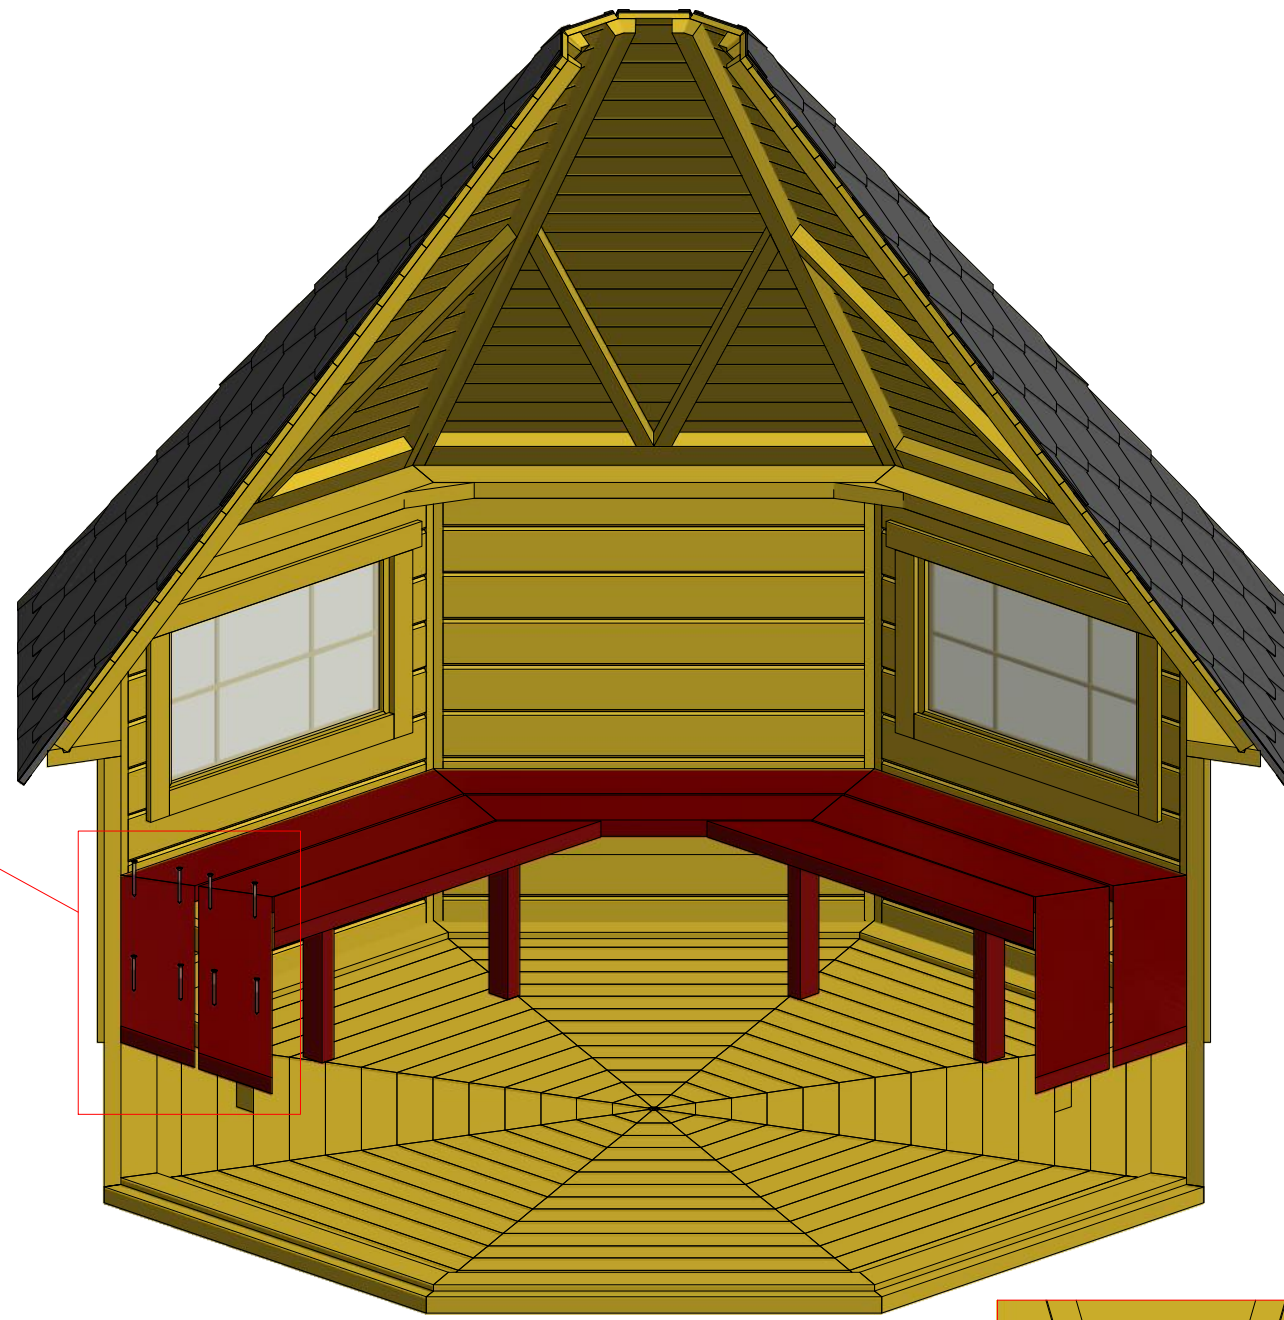

Grill cabin 6.9 m²

Screws			
1	S2	4x70	40 pcs
2	S4	3x30	40 pcs