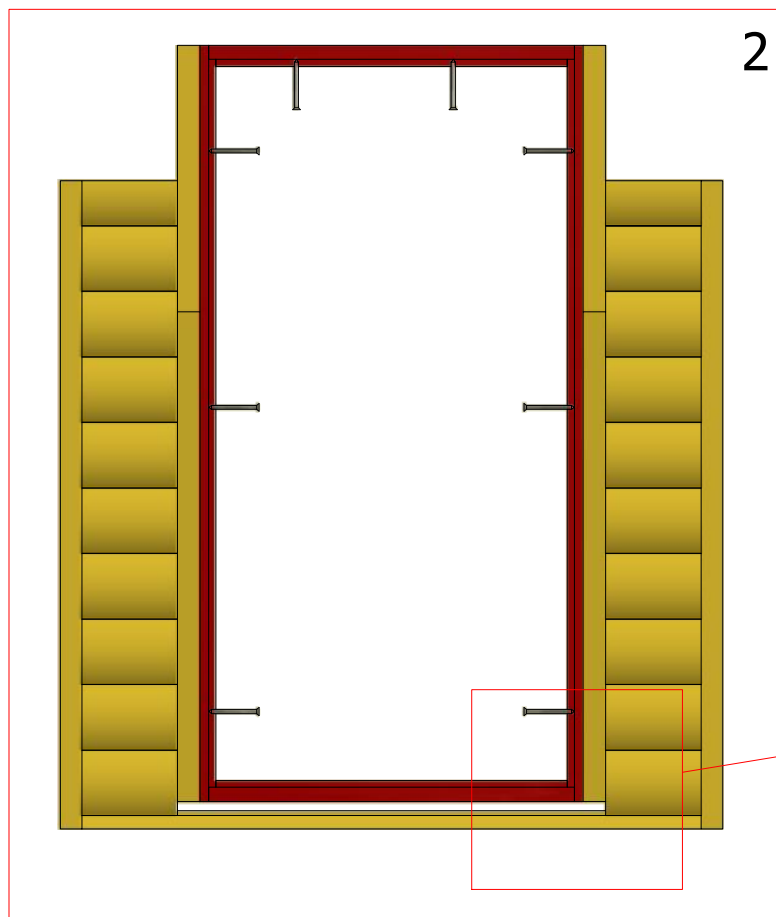

Grill cabin 6.9 m²

Screws

1	S2	4x70	8 pcs