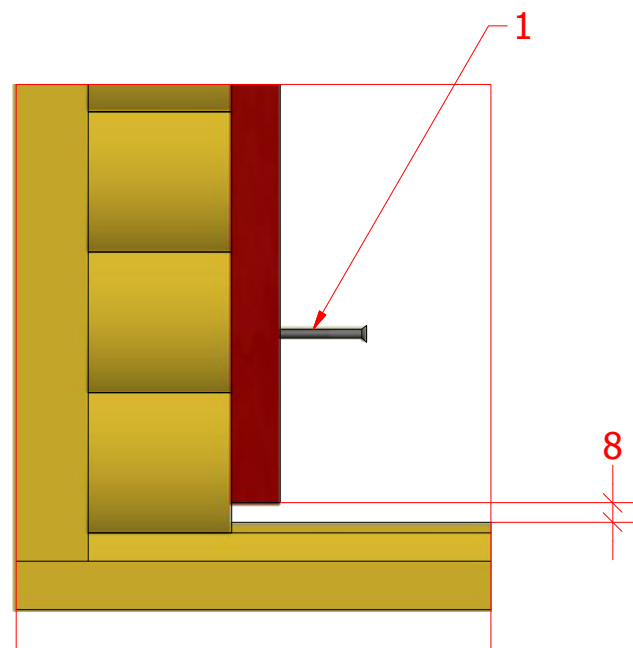

Grill cabin 6.9 m²

Screws

1	S2	4x70	10 pcs